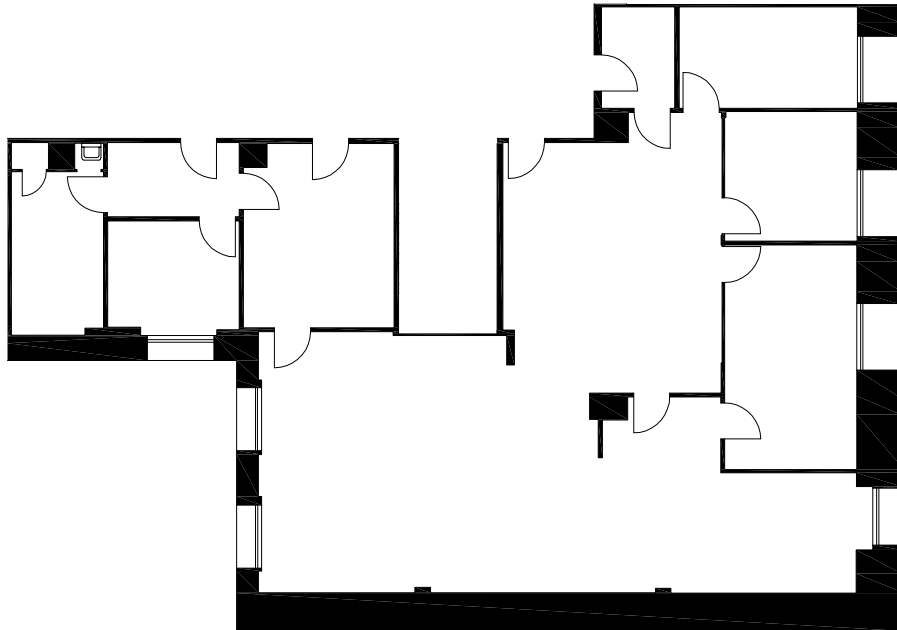

**MILLS BUILDING
220 MONTGOMERY STREET
SAN FRANCISCO, CA**

FOURTH FLOOR

(As Measured: March 2018)
(Last Updated: June 2020)

SUITE 406

SCALE: 1/16" = 1' - 0"

Fourth Floor Inset