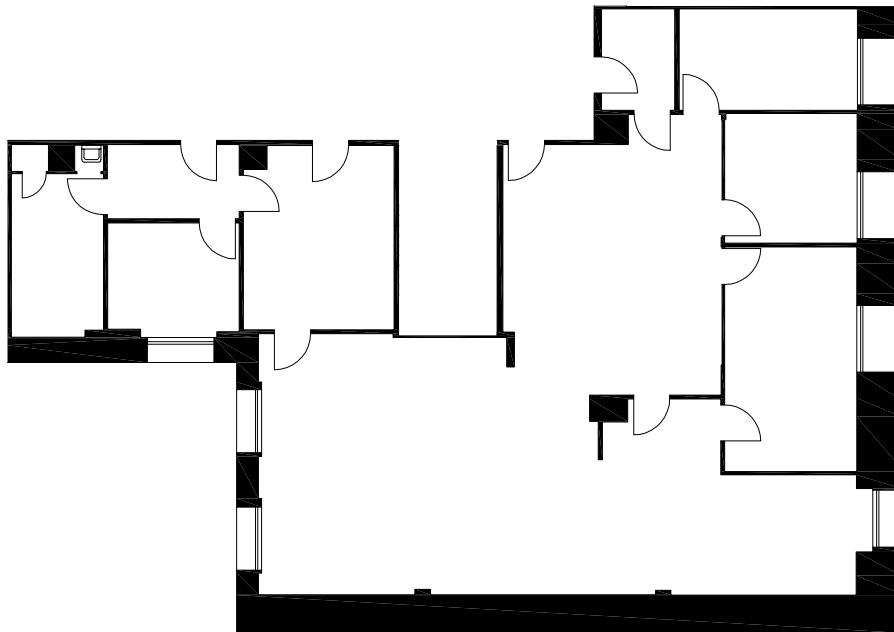

PREPARED FOR:

The Swig Company LLC
220 Montgomery Street, Suite 1100
San Francisco, CA 94104
Tel (415) 421-1444

MILLS BUILDING
220 MONTGOMERY STREET
SAN FRANCISCO, CA

FOURTH FLOOR

(As Measured: March 2018)
(Last Updated: June 2019)

SUITE 406

SCALE: 1/16" = 1' - 0"

Fourth Floor Inset

LASERTECH® is a registered US trademark of Lasertech® Floorplans Ltd.
Copyright 1998 Lasertech® Floorplans Ltd., All Rights Reserved

TEL: (888) 393-6655
FILE: 19-172 (18-037)