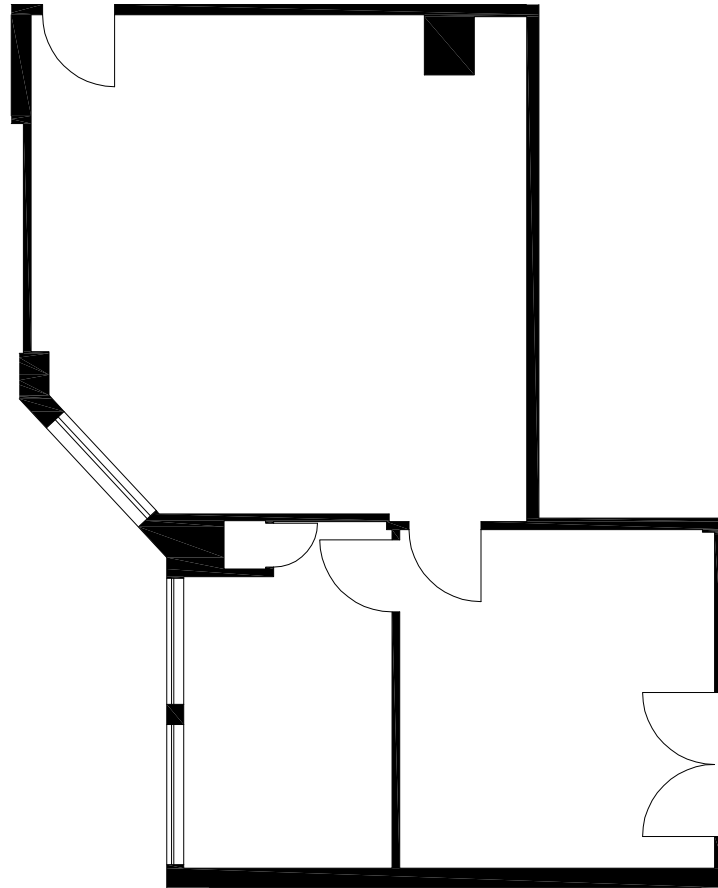

**MILLS BUILDING  
220 MONTGOMERY STREET  
SAN FRANCISCO, CA**

**SIXTH FLOOR**

(As Measured: March 2018)  
(Last Updated: July 2023)

**SUITE 695**

*Rentable:*            923 s.f.

**Sixth Floor Inset**

SCALE: 1/8" = 1' - 0"