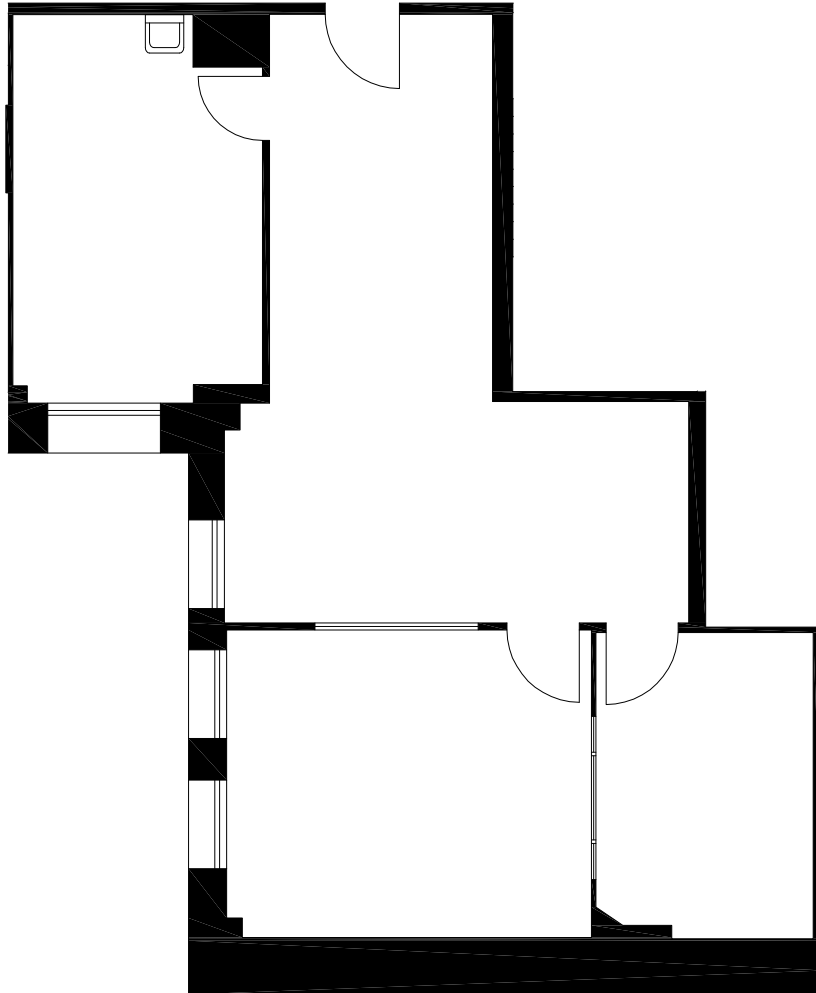

**MILLS BUILDING
220 MONTGOMERY STREET
SAN FRANCISCO, CA**

TENTH FLOOR
(As Measured: March 2018)

SUITE 1006

Tenth Floor Inset

SCALE: 1/8" = 1' - 0"