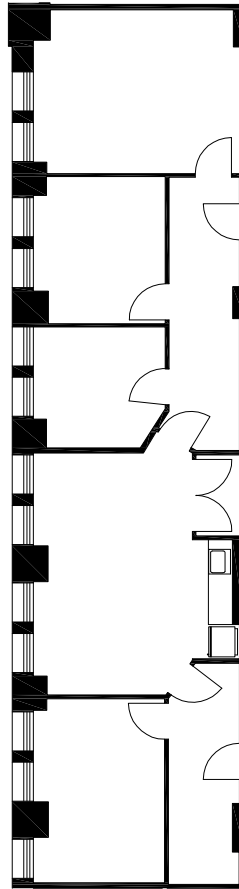

**MILLS BUILDING  
220 MONTGOMERY STREET  
SAN FRANCISCO, CA**

**FOURTEENTH FLOOR**  
(As Measured: March 2018)

**SUITE 1411**

**Fourteenth Floor Inset**

SCALE: 1/16" = 1' - 0"